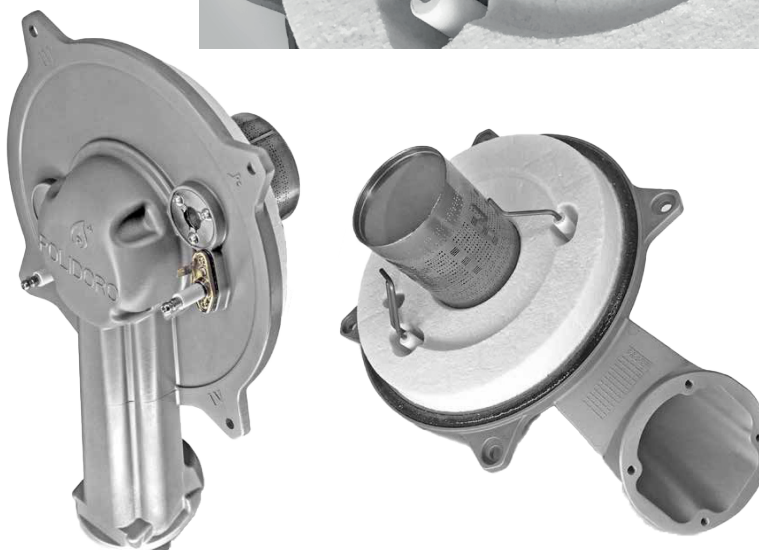

VANTAGGI

- compatto: riduce le dimensioni della caldaia
- modulare: si adatta alle diverse taglie degli scambiatori
- adatto all'assemblaggio dei più comuni ventilatori sul mercato
- applicabile ad entrambe le soluzioni ad alta modulazione pneumatica e "gas adaptive"
- collaudata tenuta stagna
- riduce tempi di sviluppo